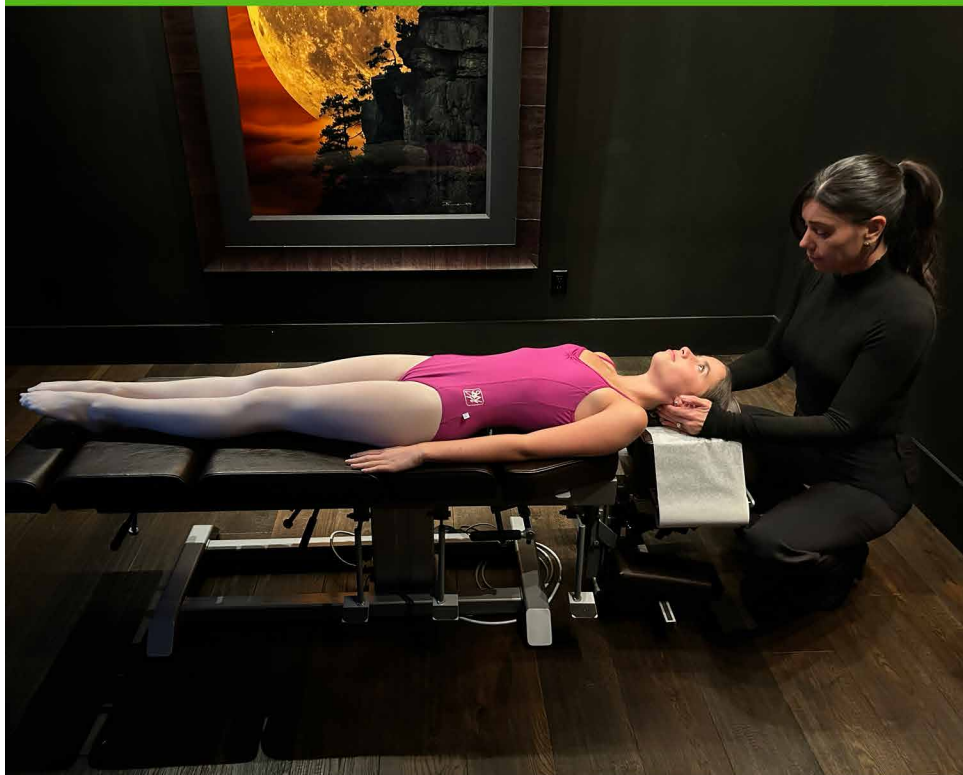

STUDIO WEST *Dance Academy*

2025 <<<
Winter
REGISTRATION
NOW OPEN

More Information

☎ 360.956.WEST (9378)

🌐 www.studiowestdanceacademy.com

IT'S BETTER TO RAISE HEALTHY KIDS
THAN TO FIX INJURED ADULTS.

A FRIENDLY REMINDER FROM
DANDREA CHIROPRACTIC
AND MASSAGE